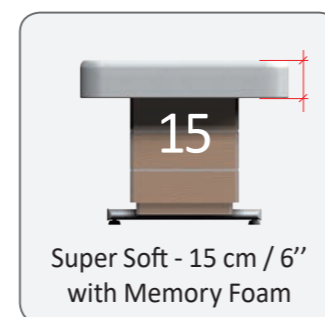

## MATTRESS THICKNESS SPESSORE MATERASSO

Comfort - 9 cm / 3,5"

Mattress with high density foam for energetic massages

Materasso con gomma ad alta densità per massaggi energetici

Extra Comfort - 12 cm / 4,7"

Comfortable mattress for relax massages

Materasso confortevole per massaggi relax

Super Soft - 15 cm / 6" with Memory Foam

Super soft mattress with memory foam, available ONLY for 74 cm / 29" and 82 cm / 32,2" width.

## MATTRESS WIDTH LARGHEZZA MATERASSO

S - 74 cm / 29"

Width Standard - 74 cm / 29"  
Larghezza Standard - 74 cm / 29"

M - 82 cm / 32,2"

Width Medium - 82 cm / 32,2"  
Larghezza Medium - 82 cm / 32,2"

L - 90 cm / 35,4"