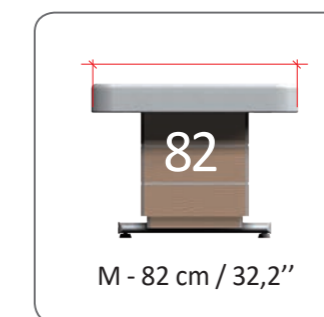

Comfortable mattress for relax massages

Materasso confortevole per massaggi relax

Super Soft - 15 cm / 6" with Memory Foam

Super soft mattress with memory foam, available ONLY for 74 cm / 29" and 82 cm / 32,2" width.

Materasso super soft con memory foam, disponibile SOLO per larghezze 74 cm/29" e 82 cm/32,2".

## MATTRESS WIDTH LARGHEZZA MATERASSO

S - 74 cm / 29"

Width Standard - 74 cm / 29"  
Larghezza Standard - 74 cm / 29"

M - 82 cm / 32,2"

Width Medium - 82 cm / 32,2"  
Larghezza Medium - 82 cm / 32,2"

L - 90 cm / 35,4"

Width Large - 90 cm / 35,4"  
Larghezza Large - 90 cm / 35,4"