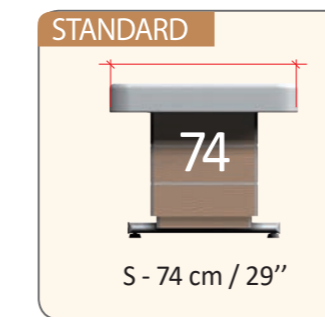

Comfortable mattress for relax massages

Materasso confortevole per massaggi relax

Super Soft - 15 cm / 6" with Memory Foam

Super soft mattress with memory foam, available ONLY for 74 cm / 29" and 82 cm / 32,2" width.

## MATTRESS WIDTH LARGHEZZA MATERASSO

S - 74 cm / 29"

Width Standard - 74 cm / 29"  
Larghezza Standard - 74 cm / 29"

M - 82 cm / 32,2"

Width Medium - 82 cm / 32,2"  
Larghezza Medium - 82 cm / 32,2"

L - 90 cm / 35,4"

Width Large - 90 cm / 35,4"  
Larghezza Large - 90 cm / 35,4"