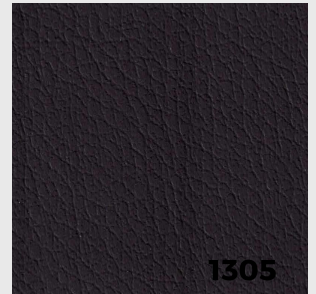

STOCK

GEMYA

FINITURE:

Base: ROVERE WENGE'

Mattress: 74X12 CM 1305 NEFOS

ACCESSORIES:

Heating system

Mat.21W35091837