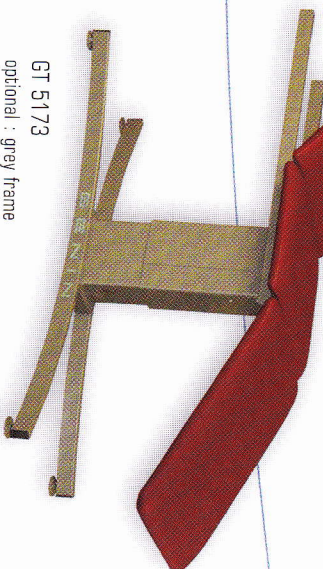

ALLIX LINE

GT 5175T

GT 5173T

GT 5173
optional : grey frame

GT 5175 - GT 5175T - GT 5173 - GT 5173T
Electrically operated table with central column
Electrically adjustable from 61 to 91 cm
White frame
Handle control
Gas cylinder operated sections
Agglomerated foam
Tight edge upholstery
Colours (see page 19)

Teak-cover frame table:
Available in 2 sections (GT 5175T),
3 Sections (GT5173T) and single section (GT5197T)
Fitted with double thickness comfort foam

GT 5175

GT 5175
optional peripheral bars