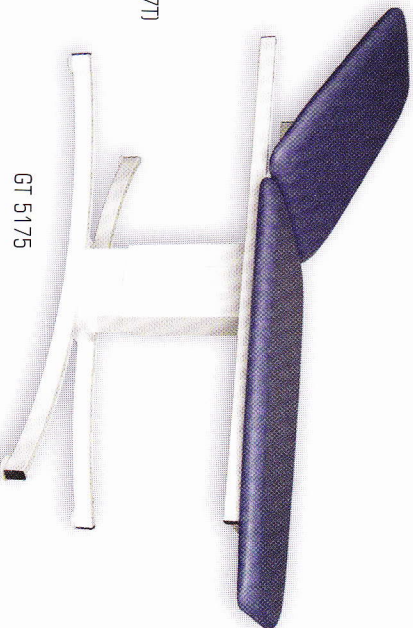

ALLIX LINE

GT 5175T

GT 5173T

GT 5173
optional : grey frame

GT 5175 - GT 5175T - GT 5173 - GT 5173T
Electrically operated table with central column
Electrically adjustable from 61 to 91 cm
White frame
Handle control
Gas cylinder operated sections
Agglomerated foam
Tight edge upholstery
Colours (see page 19)

Teak-cover frame table:
Available in 2 sections (GT 5175T),
3 Sections (GT5173T) and single section (GT5197T)
Fitted with double thickness comfort foam

GT 5175

GT 5175
optional peripheral bars