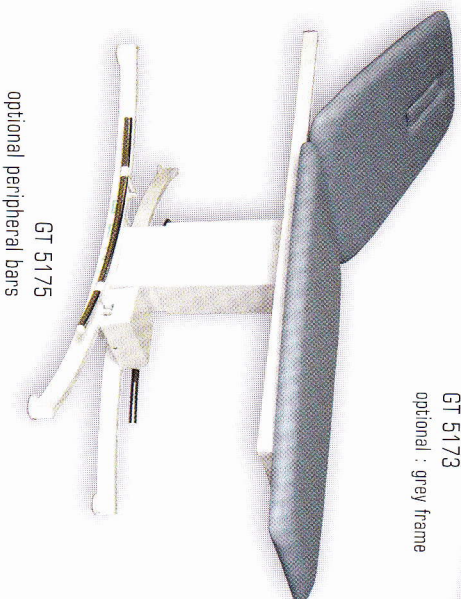

ALLIX LINE

GT 5175T

GT 5173T

GT 5173
optional : grey frame

GT 5175 - GT 5175T - GT 5173 - GT 5173T
Electrically operated table with central column
Electrically adjustable from 61 to 91 cm
White frame
Handle control
Gas cylinder operated sections
Agglomerated foam
Tight edge upholstery
Colours (see page 19)

Teak-cover frame table:
Available in 2 sections (GT 5175T),
3 Sections (GT5173T) and single section (GT5197T)
Fitted with double thickness comfort foam

GT 5175

GT 5175
optional peripheral bars